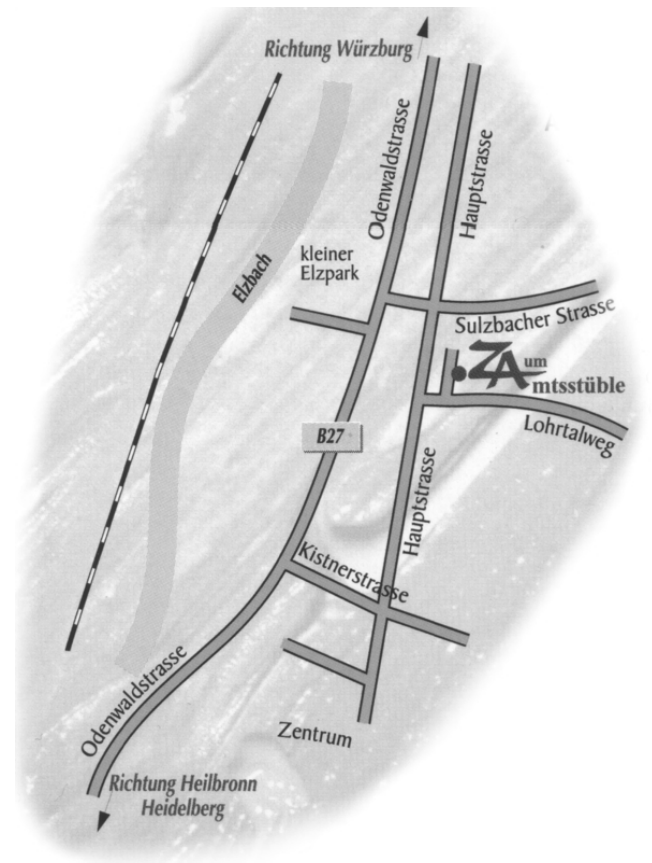

Map

... Autobahn A 6 from Heilbronn

- exit Mosbach/Neckarsulm
- B 27 direction to Mosbach
- Mosbacher Kreuz exit Mosbach
- at the 9th traffic light take a right,
- next traffic light take a right, next
- street take a left

... Autobahn A 6 from Mannheim

- exit Mosbach/Sinsheim
- B 292 direction to Mosbach
- at the 9th traffic light take a right, next traffic light take a right, next street take a left

... Autobahn A 81 from Stuttgart

- at Weinsberger Kreuz to intersection A 6 direction to Mannheim
- exit Mosbach/Neckarsulm (description like above)

... Autobahn A 81 from Würzburg

- exit Mosbach/Osterburken
- B 292 direction to Mosbach until Auerbach
- B 27 direction to Mosbach
- in Mosbach 1. street take a left (before yellow gas station Jet)
- straight ahead at the traffic light, next street take a left